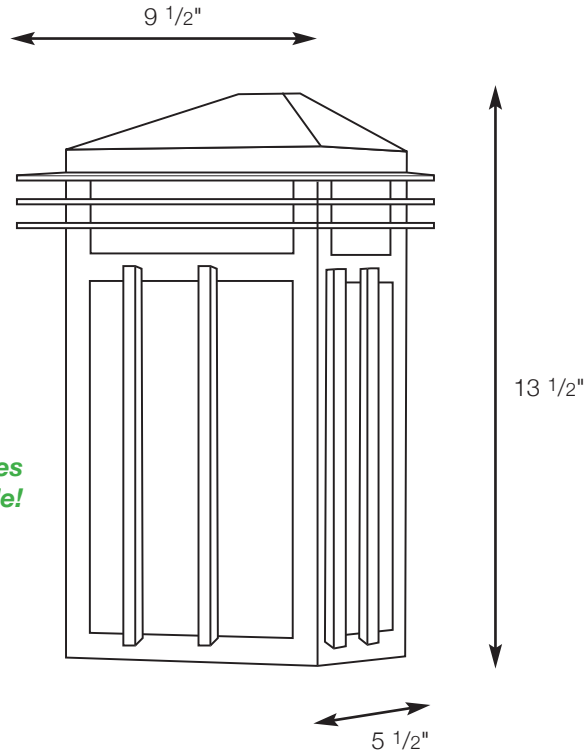

SPJ43-01A

Lantern

*Unlimited LED Lumen Packages
& Color Temperatures Available!*

SPJ-2W-CB-C
2W
12V or 120V

FB-MP1000
120V
10W
1000 LUMENS
WARM DIMMING

MODEL:	SPJ43-01A
MATERIAL :	Solid Brass or Stainless Steel
FINISH :	Specify
GLASS :	Specify
ELECTRICAL :	120v
SOCKET :	Medium Base
LAMP :	100W Max.
FLUORESCENT OPTIONS :	PL-13W, PLT-26W, PLT-32W, PLT-42W
MOUNTING :	Flush Mount