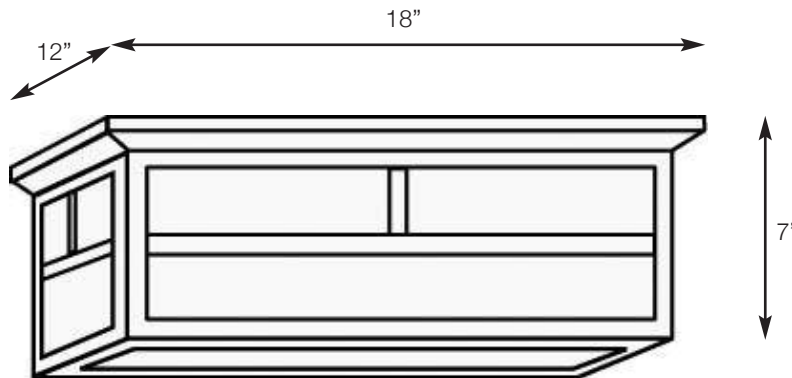

SPJ42-06

Ceiling Mount Lantern

Unlimited LED Lumen Packages & Color Temperatures Available!

SPJ-A19
12V
2W or 4W

FB-MP1000
120V
10W
1000 LUMENS
WARM DIMMING

MODEL:	SPJ42-06
MATERIAL :	Solid Brass
FINISH :	Specify
GLASS :	Specify
ELECTRICAL :	120v
SOCKET :	(2) Medium Base
LAMP :	60w Max.
FLUORESCENT OPTIONS :	PL-13W, PLT-26W, PLT-32W, PLT-42W
MOUNTING :	Ceiling Mount