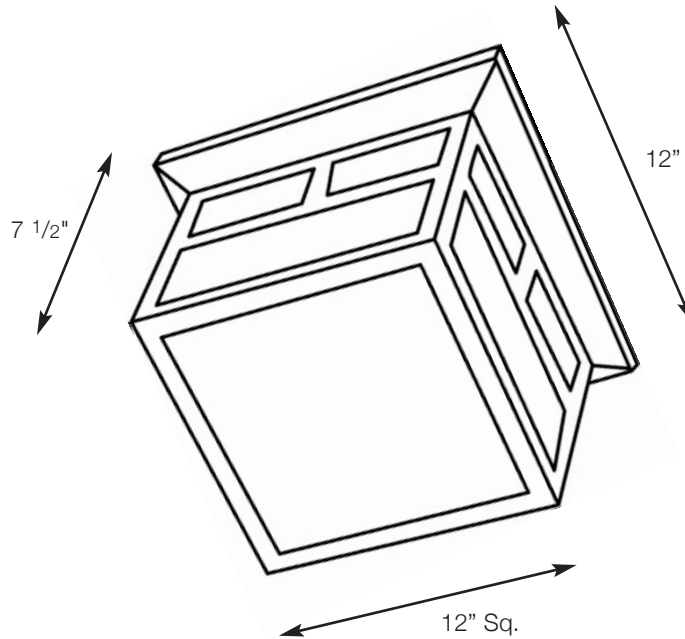

SPJ42-05B

Ceiling Mount Lantern

Unlimited LED Lumen Packages & Color Temperatures Available!

SPJ-A19
12V
2W or 4W

FB-MP1000
120V
10W
1000 LUMENS
WARM DIMMING

MODEL :	SPJ42-05B
MATERIAL :	Solid Brass
FINISH :	Specify
GLASS :	Specify
ELECTRICAL :	120v
SOCKET :	Medium Base
LAMP :	60w Max.
FLUORESCENT OPTIONS :	PL-13W, PLT-26W, PLT-32W, PLT-42W
MOUNTING :	Ceiling Mount