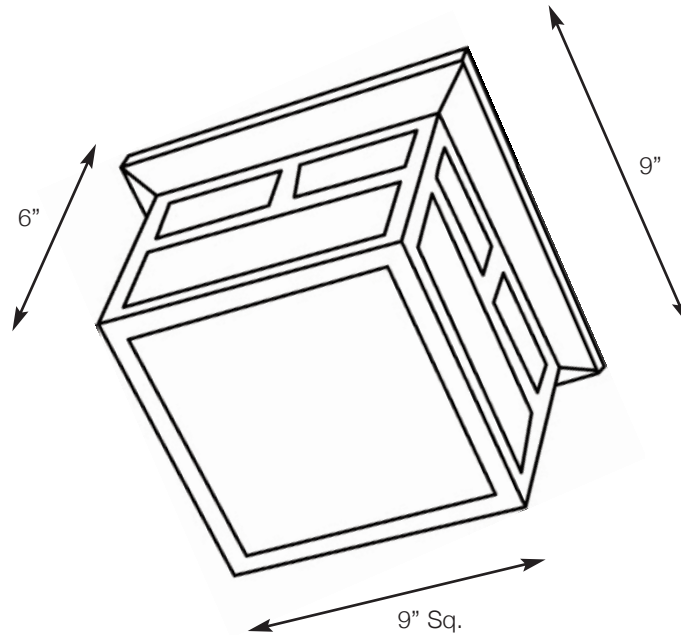

SPJ42-05A

Ceiling Mount Lantern

Unlimited LED Lumen Packages & Color Temperatures Available!

SPJ-A19
12V
2W or 4W

FB-MP1000
120V
10W
1000 LUMENS
WARM DIMMING

MODEL:	SPJ42-05A
MATERIAL :	Solid Brass
FINISH :	Specify
GLASS :	Specify
ELECTRICAL :	120v
SOCKET :	Medium Base
LAMP :	60w Max.
FLUORESCENT OPTIONS :	PL-13W, PLT-26W, PLT-32W, PLT-42W
MOUNTING :	Ceiling Mount