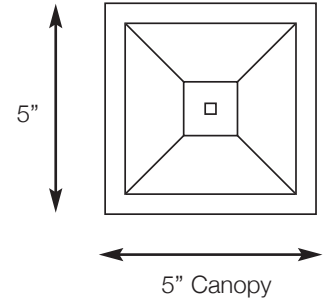

SPJ42-04B

Pendant

18" Solid Brass Chain Included

Mounting Canopy

24"

Unlimited LED Lumen Packages & Color Temperatures Available!

SPJ-A19
12V
2W or 4W

FB-MP1000
120V
10W
1000 LUMENS
WARM DIMMING

MODEL :	SPJ42-04B
MATERIAL :	Solid Brass
FINISH :	Specify
GLASS :	Specify
ELECTRICAL :	120v
SOCKET :	(4) Medium Base
LAMP :	60w Max.
FLUORESCENT OPTIONS :	PL-13W, PLT-26W, PLT-32W, PLT-42W
MOUNTING :	Pendant Mount