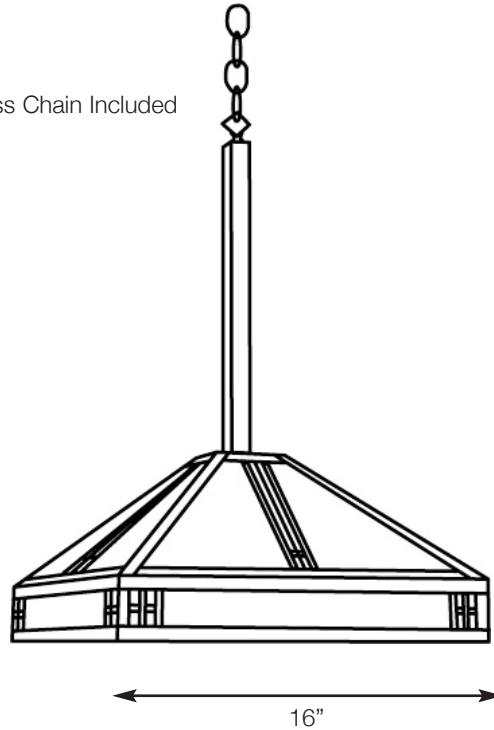

SPJ42-04B

Pendant

18" Solid Brass Chain Included

Mounting Canopy

24"

Unlimited LED Lumen Packages & Color Temperatures Available!

SPJ-A19
12V
2W or 4W

FB-MP1000
120V
10W
1000 LUMENS
WARM DIMMING

MODEL :	SPJ42-04B
MATERIAL :	Solid Brass
FINISH :	Specify
GLASS :	Specify
ELECTRICAL :	120v
SOCKET :	(4) Medium Base
LAMP :	60w Max.
FLUORESCENT OPTIONS :	PL-13W, PLT-26W, PLT-32W, PLT-42W
MOUNTING :	Pendant Mount