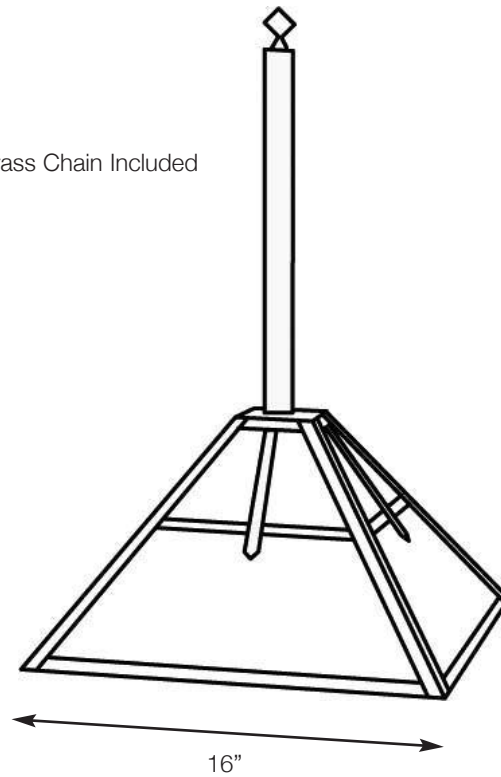

SPJ42-03B

Pendant

18" Solid Brass Chain Included

Mounting Canopy

24"

Unlimited LED Lumen Packages & Color Temperatures Available!

SPJ-A19
12V
2W or 4W

FB-MP1000
120V
10W
1000 LUMENS
WARM DIMMING

MODEL :	SPJ42-03B
MATERIAL :	Solid Brass
FINISH :	Specify
GLASS :	Specify
ELECTRICAL :	120v
SOCKET :	(4) Medium Base
LAMP :	60w Max.
FLUORESCENT OPTIONS :	PL-13W, PLT-26W, PLT-32W, PLT-42W
MOUNTING :	Pendant Mount