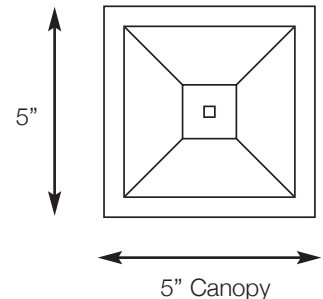

SPJ42-03B

Pendant

18" Solid Brass Chain Included

Mounting Canopy

24"

Unlimited LED Lumen Packages & Color Temperatures Available!

SPJ-A19
12V
2W or 4W

FB-MP1000
120V
10W
1000 LUMENS
WARM DIMMING

MODEL :	SPJ42-03B
MATERIAL :	Solid Brass
FINISH :	Specify
GLASS :	Specify
ELECTRICAL :	120v
SOCKET :	(4) Medium Base
LAMP :	60w Max.
FLUORESCENT OPTIONS :	PL-13W, PLT-26W, PLT-32W, PLT-42W
MOUNTING :	Pendant Mount