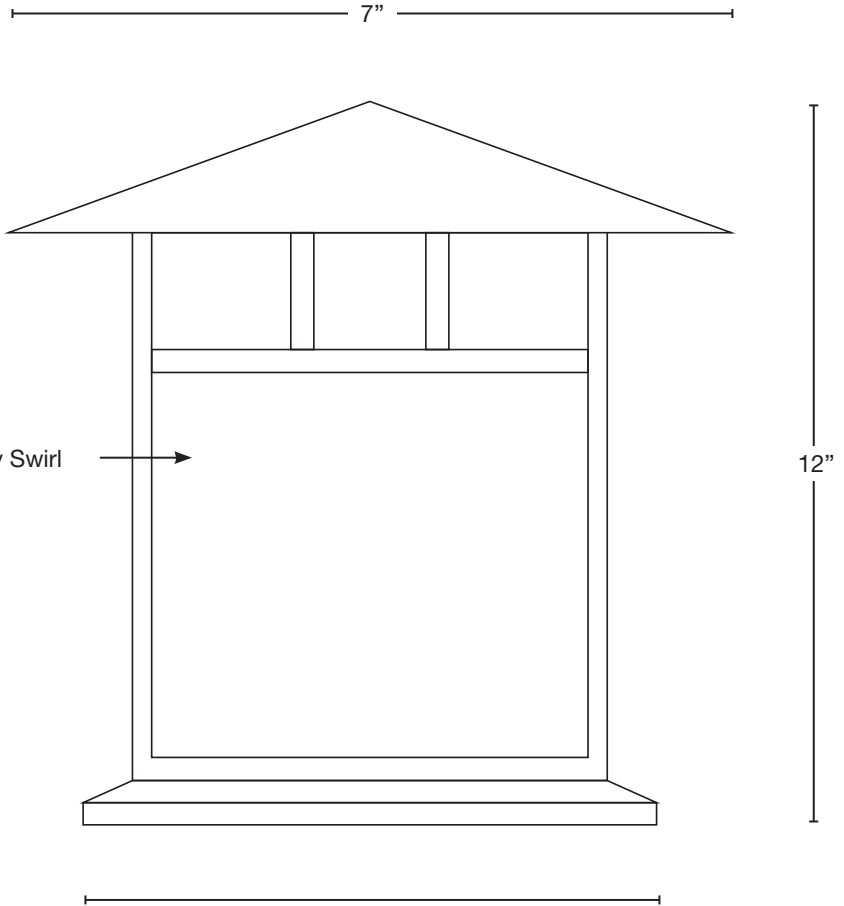

- 2200K  5000K
- 2700K  6500K
- 3000K  Amber (TF)
- 4000K  RGBW
- WARM DIM

Custom options are available

**ELECTRICAL**

- 12V  120V
- 277V  BATTERY

**GLASS**

- Clear  White Iridescent
- Clear Seedy  Honey Swirl
- Frosted Seedy  Honey Iridescent
- Frosted  Rose Swirl
- White Swirl