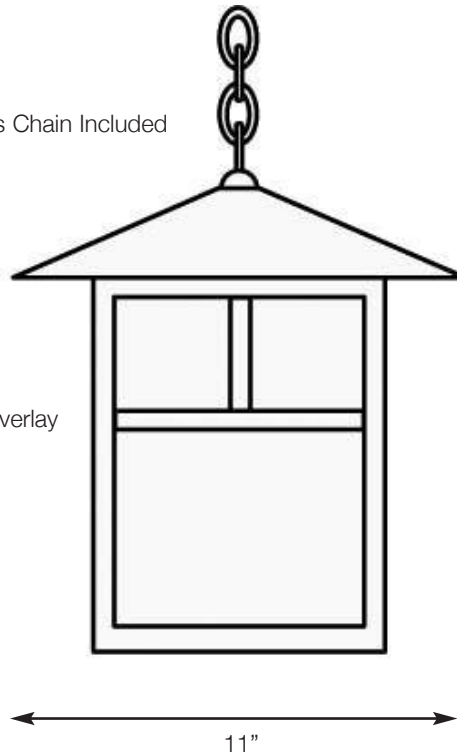

# SPJ40-02B

## Craftsman Pendant

18" Solid Brass Chain Included

Shown: T-Bar Overlay

11"

**Unlimited LED Lumen Packages & Color Temperatures Available!**

SPJ-A19  
12V  
2W or 4W

FB-MP1000  
120V  
10W  
1000 LUMENS  
WARM DIMMING