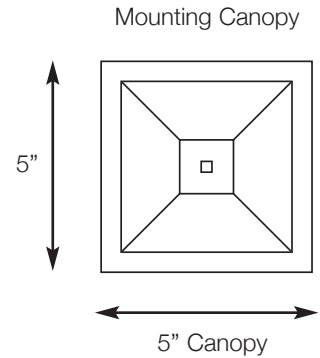

## Craftsman Pendant

18" Solid Brass Chain Included

Shown: T-Bar Overlay

11"

**Unlimited LED Lumen Packages & Color Temperatures Available!**

SPJ-A19  
12V  
2W or 4W

FB-MP1000  
120V  
10W  
1000 LUMENS  
WARM DIMMING