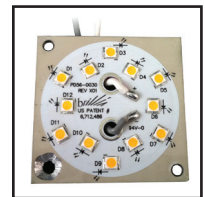

SPJ38-06B

Craftsman Wall / Arm Lantern

Shown: T-Bar Overlay

13"

Unlimited LED Lumen Packages & Color Temperatures Available!

- | | |
|------------------------------|-----------------------------------|
| MODEL: | SPJ38-06B |
| MATERIAL : | Solid Brass |
| FINISH : | Specify |
| GLASS : | Specify |
| ELECTRICAL : | 120v |
| SOCKET : | Medium Base |
| LAMP : | 100w Max. |
| FLUORESCENT OPTIONS : | PL-13W, PLT-26W, PLT-32W, PLT-42W |
| MOUNTING : | Flush Mount |
| OVERLAY : | Specify |

SPJ-A19
12V
2W or 4W

FB-MP1000
120V
10W
1000 LUMENS
WARM DIMMING

DRAWN BY: MMC

BASE DESIGN: SPJ

DATE: 01-10-10

SPJ LIGHTING INC.

2107 Chico Avenue
South El Monte, CA 91733
(800) 469-3637 FAX: (626) 433-4839