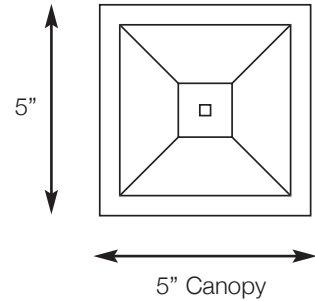

SPJ38-03C

Craftsman Wall / Arm Lantern

Shown: T-Bar Overlay

Mounting Canopy

5"

5" Canopy

20"

11"