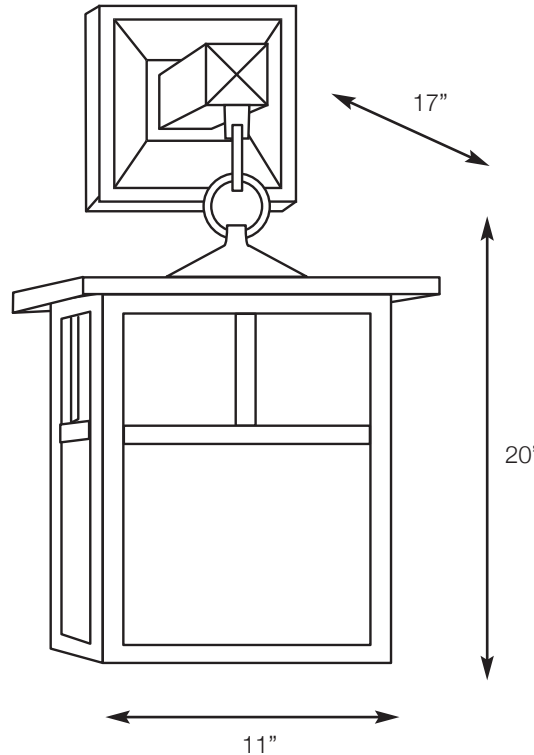

SPJ38-03C

Craftsman Wall / Arm Lantern

Shown: T-Bar Overlay

Mounting Canopy

5"

5" Canopy

20"

11"