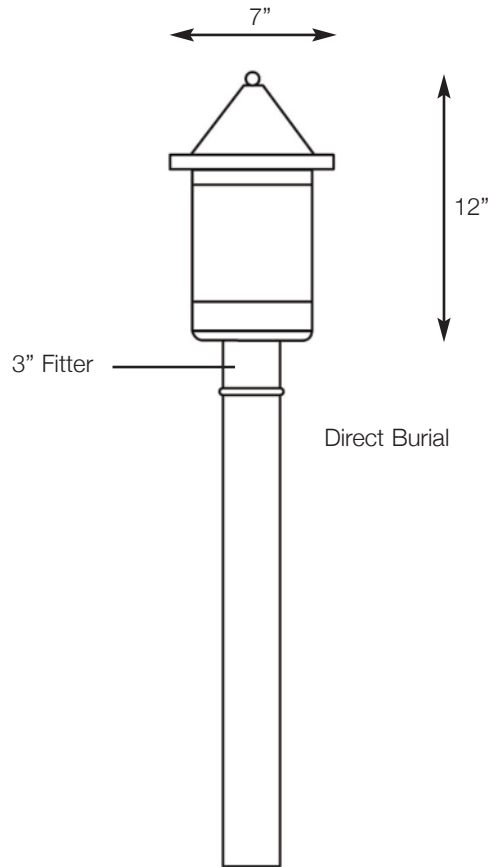

SPJ28-04A

Post Lantern

*3" Diameter Solid Brass Posts
Post Not Included

*Unlimited LED Lumen
Packages & Color
Temperatures Available!*

SPJ-A19
12V
2W or 4W

FB-MP1000
120V
10W
1000 LUMENS
WARM DIMMING

MODEL :	SPJ28-04A
MATERIAL :	Solid Brass
FINISH :	Specify
GLASS :	Specify
ELECTRICAL :	12v or 120v
SOCKET :	Medium Base
LAMP :	Specify
FLUORESCENT OPTIONS :	PL-13W, PLT-26W, PLT-32W, PLT-42W
MOUNTING :	12" - 18" Below Grade