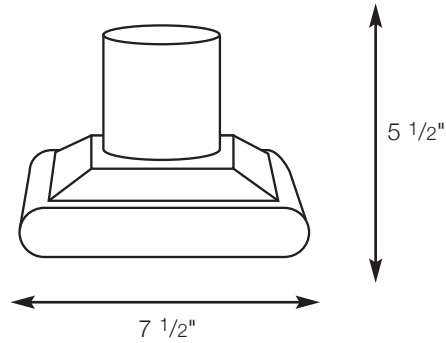

SPJ26-07

Post Fitter

MODEL: SPJ26-07
MATERIAL : Solid Brass
FINISH : Specify

SPJ26-08

Post Fitter

MODEL: SPJ26-08
MATERIAL : Solid Brass
FINISH : Specify

SPJ26-09

Post Fitter

MODEL: SPJ26-09
MATERIAL : Solid Brass
FINISH : Specify

SPJ26-10

Post Fitter

MODEL: SPJ26-08
MATERIAL : Solid Brass
FINISH : Specify

DRAWN BY: MMC

BASE DESIGN: SPJ

DATE: 01-10-10

SPJ LIGHTING INC.