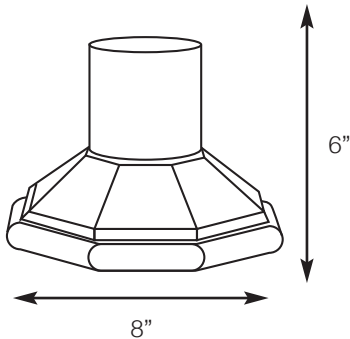

SPJ26-07

Post Fitter

MODEL: SPJ26-07
MATERIAL : Solid Brass
FINISH : Specify

SPJ26-08

Post Fitter

MODEL: SPJ26-08
MATERIAL : Solid Brass
FINISH : Specify

SPJ26-09

Post Fitter

MODEL: SPJ26-09
MATERIAL : Solid Brass
FINISH : Specify

SPJ26-10

Post Fitter

MODEL: SPJ26-08
MATERIAL : Solid Brass
FINISH : Specify

DRAWN BY: MMC

BASE DESIGN: SPJ

DATE: 01-10-10

SPJ LIGHTING INC.