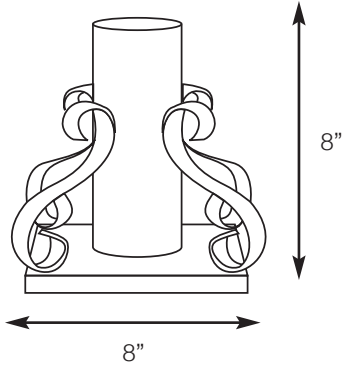

SPJ26-07

Post Fitter

MODEL: SPJ26-07
MATERIAL : Solid Brass
FINISH : Specify

SPJ26-08

Post Fitter

MODEL: SPJ26-08
MATERIAL : Solid Brass
FINISH : Specify

SPJ26-09

Post Fitter

MODEL: SPJ26-09
MATERIAL : Solid Brass
FINISH : Specify

SPJ26-10

Post Fitter

MODEL: SPJ26-08
MATERIAL : Solid Brass
FINISH : Specify

DRAWN BY: MMC

BASE DESIGN: SPJ

DATE: 01-10-10

SPJ LIGHTING INC.