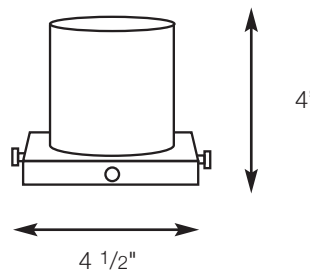

SPJ26-07

Post Fitter

MODEL: SPJ26-07
MATERIAL : Solid Brass
FINISH : Specify

SPJ26-08

Post Fitter

MODEL: SPJ26-08
MATERIAL : Solid Brass
FINISH : Specify

SPJ26-09

Post Fitter

MODEL: SPJ26-09
MATERIAL : Solid Brass
FINISH : Specify

SPJ26-10

Post Fitter

MODEL: SPJ26-08
MATERIAL : Solid Brass
FINISH : Specify

DRAWN BY: MMC

BASE DESIGN: SPJ

DATE: 01-10-10

SPJ LIGHTING INC.