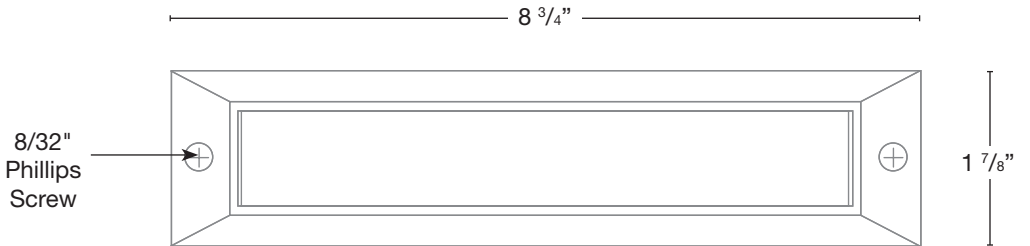

ELECTRICAL

- ☐ 12V
- ☐ 120V

SPJ17-09-OW