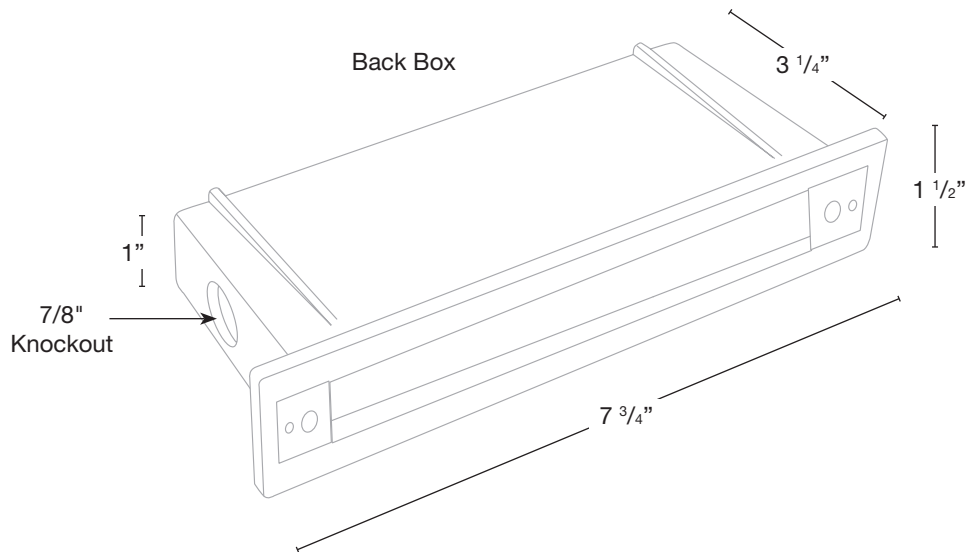

SPJ17-09-OW

Wet Listed

Ordering Example

Customer Approval

Date

SPJ17-090W-MBR-3W-27K-12V