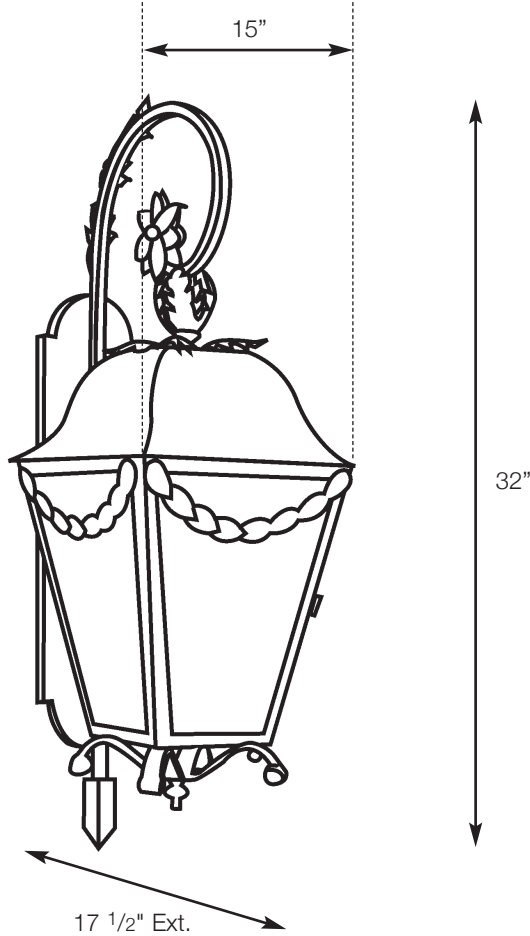

# SPJ1000-SM

Scroll Mount

*Unlimited LED Lumen Packages & Color Temperatures Available!*

SPJ-2W-CB-C  
2W  
12V or 120V

FB-MP1000  
120V  
10W  
1000 LUMENS  
WARM DIMMING

<b>MODEL:</b>	SPJ1000-SM
<b>MATERIAL :</b>	Solid Brass
<b>FINISH :</b>	Specify
<b>ELECTRICAL :</b>	120v
<b>SOCKET :</b>	(4) Light Candelabra
<b>LAMP :</b>	Specify
<b>FLUORESCENT OPTIONS :</b>	PL-13W, PLT-26W, PLT-32W, PLT-42W
<b>MOUNTING :</b>	Scroll Mount, Pendant Mount, Column Mount

DRAWN BY: MMC

BASE DESIGN: SPJ

DATE: 01-10-10