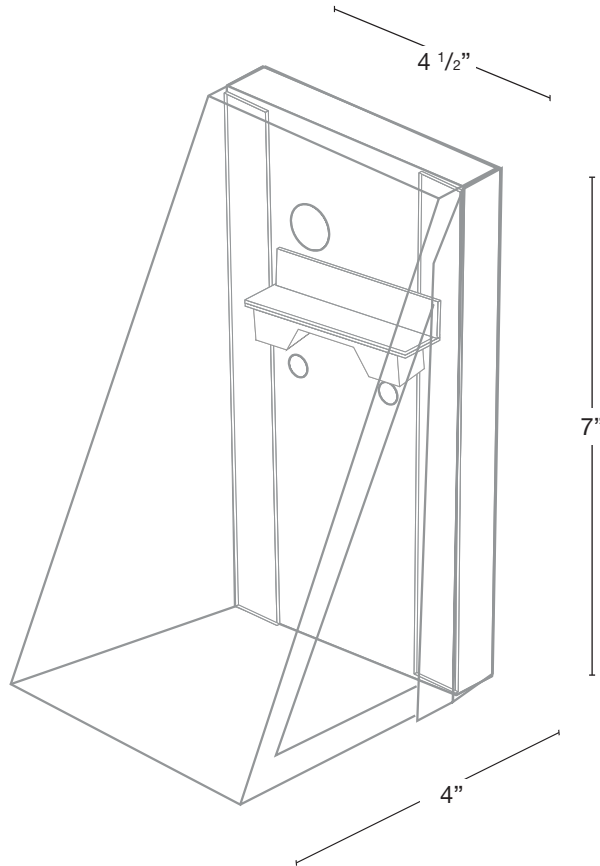

Wet Listed

Ordering Example

Customer Approval

Date

SPJ48-06-MBR-HS-2W-27K-12V