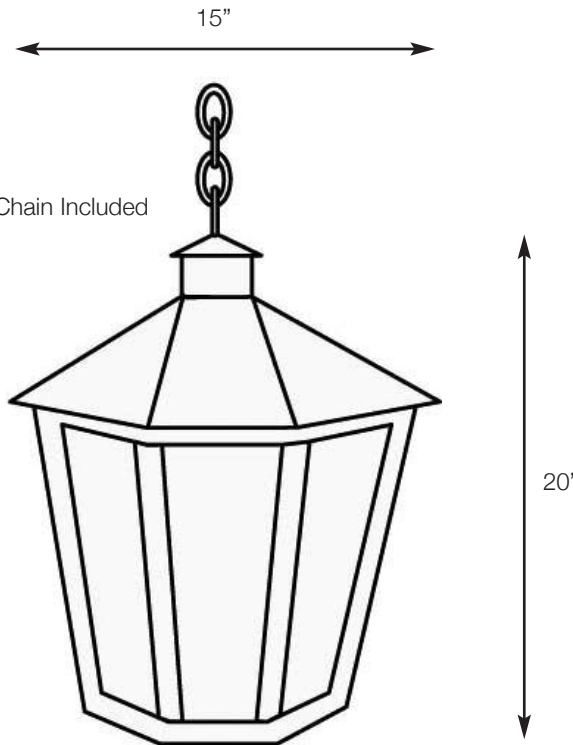

# SPJ34-04B

Lantern

18" Solid Brass Chain Included

*Unlimited LED Lumen Packages  
& Color Temperatures Available!*

SPJ-2W-CB-C  
2W  
12V or 120V

FB-MP1000  
120V  
10W  
1000 LUMENS  
WARM DIMMING

<b>MODEL:</b>	SPJ34-04B
<b>MATERIAL :</b>	Solid Brass
<b>FINISH :</b>	Specify
<b>GLASS :</b>	Specify
<b>ELECTRICAL :</b>	120v
<b>SOCKET :</b>	(3) Light Candelabra
<b>LAMP :</b>	Specify
<b>FLUORESCENT OPTIONS :</b>	PL-13W, PLT-26W, PLT-32W, PLT-42W
<b>MOUNTING :</b>	Pendant Mount

DRAWN BY: MMC

BASE DESIGN: SPJ

DATE: 01-10-10