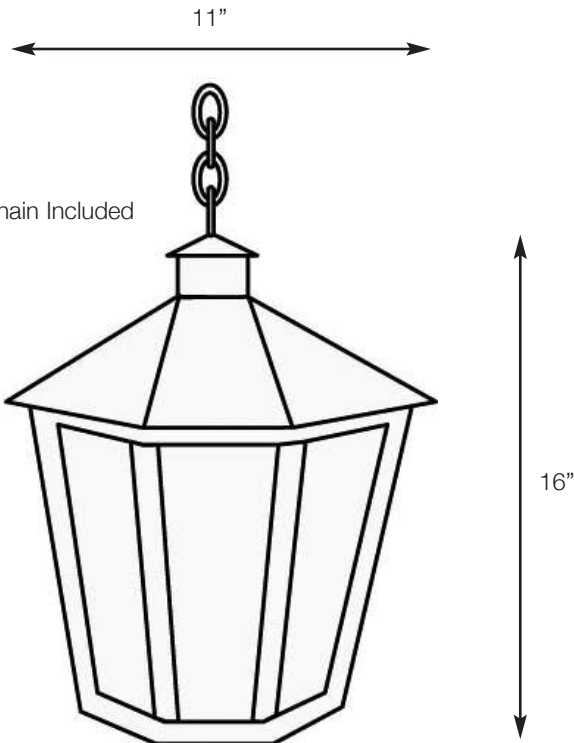

# SPJ34-04A

Lantern

18" Solid Brass Chain Included

*Unlimited LED Lumen Packages & Color Temperatures Available!*

SPJ-2W-CB-C  
2W  
12V or 120V

FB-MP1000  
120V  
10W  
1000 LUMENS  
WARM DIMMING

<b>MODEL:</b>	SPJ34-04A
<b>MATERIAL :</b>	Solid Brass
<b>FINISH :</b>	Specify
<b>GLASS :</b>	Specify
<b>ELECTRICAL :</b>	120v
<b>SOCKET :</b>	(3) Light Candelabra
<b>LAMP :</b>	Specify
<b>FLUORESCENT OPTIONS :</b>	PL-13W, PLT-26W, PLT-32W, PLT-42W
<b>MOUNTING :</b>	Pendant Mount

DRAWN BY: MMC

BASE DESIGN: SPJ

DATE: 01-10-10