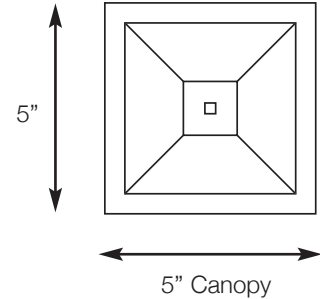

SPJ33-02

Lantern

10"

18" Solid Brass Chain Included

18"

Mounting Canopy

5" Canopy

Unlimited LED Lumen Packages & Color Temperatures Available!