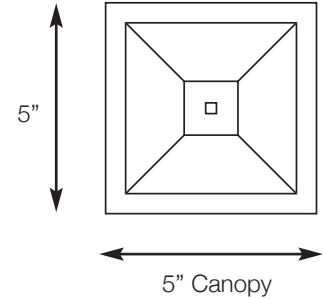

# SPJ33-01

Lantern

18" Solid Brass Chain Included

Mounting Canopy

*Unlimited LED Lumen Packages & Color Temperatures Available!*

SPJ-2W-CB-C  
2W  
12V or 120V

FB-MP1000  
120V  
10W  
1000 LUMENS  
WARM DIMMING

- MODEL:** SPJ33-01
- MATERIAL :** Solid Brass
- FINISH :** Specify
- GLASS :** Specify
- ELECTRICAL :** 120v
- SOCKET :** (3) Light Candelabra
- LAMP :** Specify
- FLUORESCENT OPTIONS :** PL-13W, PLT-26W, PLT-32W, PLT-42W
- MOUNTING :** Pendant Mount