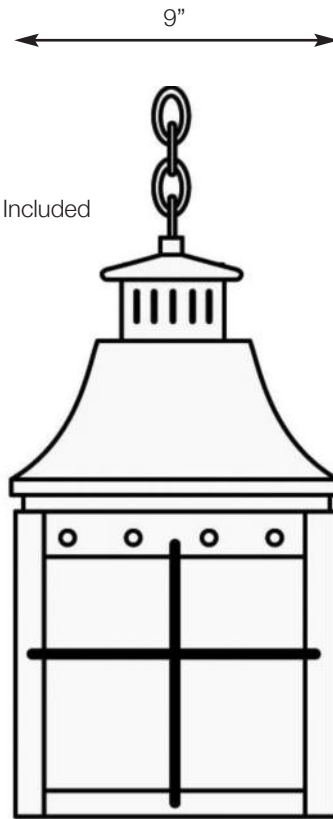

# SPJ33-01

Lantern

18" Solid Brass Chain Included

Mounting Canopy

*Unlimited LED Lumen Packages & Color Temperatures Available!*

SPJ-2W-CB-C  
2W  
12V or 120V

FB-MP1000  
120V  
10W  
1000 LUMENS  
WARM DIMMING

- MODEL:** SPJ33-01
- MATERIAL :** Solid Brass
- FINISH :** Specify
- GLASS :** Specify
- ELECTRICAL :** 120v
- SOCKET :** (3) Light Candelabra
- LAMP :** Specify
- FLUORESCENT OPTIONS :** PL-13W, PLT-26W, PLT-32W, PLT-42W
- MOUNTING :** Pendant Mount