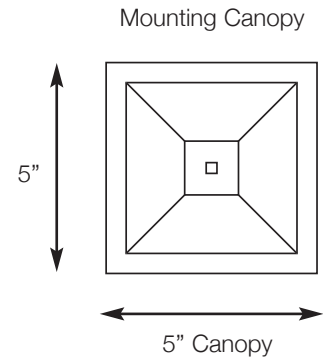

SPJ32-03

Lantern

18" Solid Brass Chain Included

Unlimited LED Lumen Packages & Color Temperatures Available!

SPJ-2W-CB-C
2W
12V or 120V

FB-MP1000
120V
10W
1000 LUMENS
WARM DIMMING

18"

11"

MODEL:	SPJ32-03
MATERIAL :	Solid Brass
FINISH :	Specify
GLASS :	Clear Bound Beveled
ELECTRICAL :	120v
SOCKET :	(3) Light Candelabra
LAMP :	Specify
FLUORESCENT OPTIONS :	PL-13W, PLT-26W, PLT-32W, PLT-42W
MOUNTING :	Pendant Mount