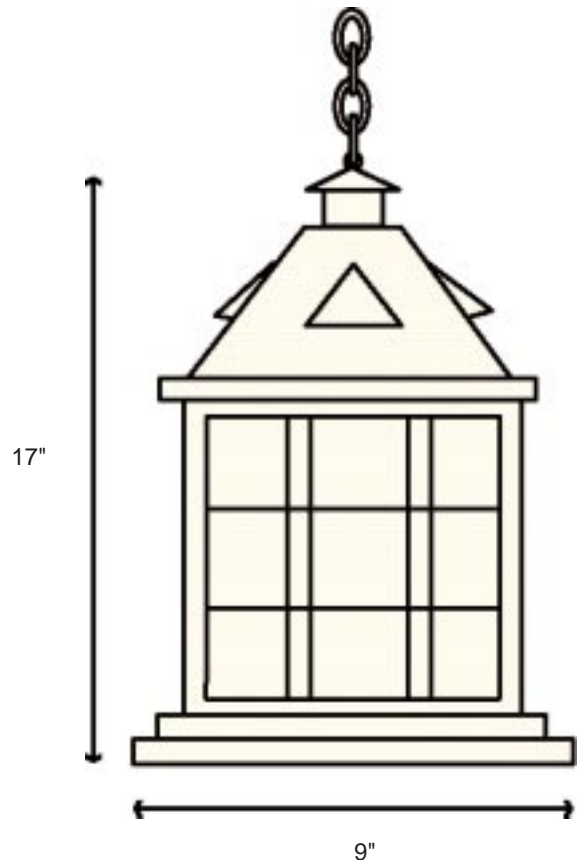

SPJ31-05

18" Solid Brass Chain Included

MODEL: SPJ31-05
 MOUNTING : Pendant Mount
 FINISH :
 GLASS :
 SOCKET : (3) Light Candelabra
 ELECTRICAL : 120V
 LAMP : Specify
 OPTIONS : Fluorescent

Unlimited LED Lumen Packages & Color Temperatures Available!

Shop Drawing Number: 100-49