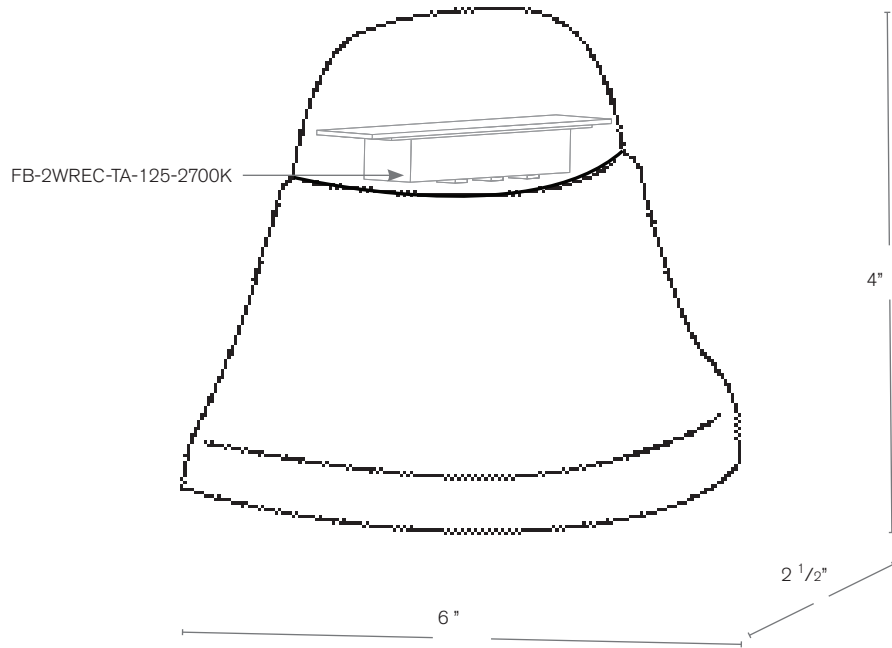

Electrical: Available in 9-15V

Labels: ETL Standard Wet Label
C-ETL

Flush Mount

DESCRIPTION

- Model#:** SPJ2100-6-TF
- Mounting:** Surface
- Engine:** FB-2WREC-TA-125-2700K
- Color Temp:** Amber
- Electrical:** 9-15V
- Lumens:** 125
- LED:** Nichia