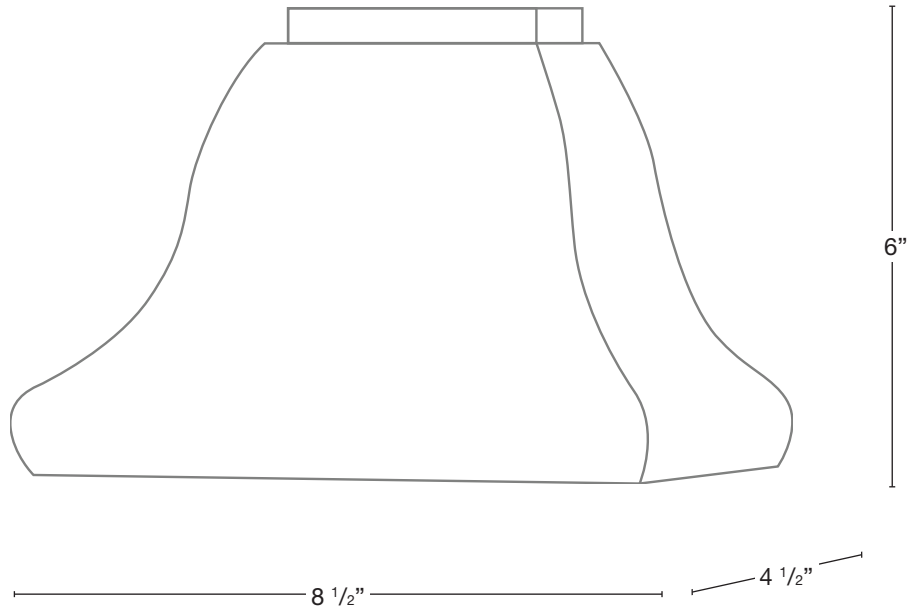

**ELECTRICAL**

- 12V
- 120V

Back Plate

Wet Listed

Ordering Example

Customer Approval

Date

SPJ2100-10-MBR-2W-27K-12V