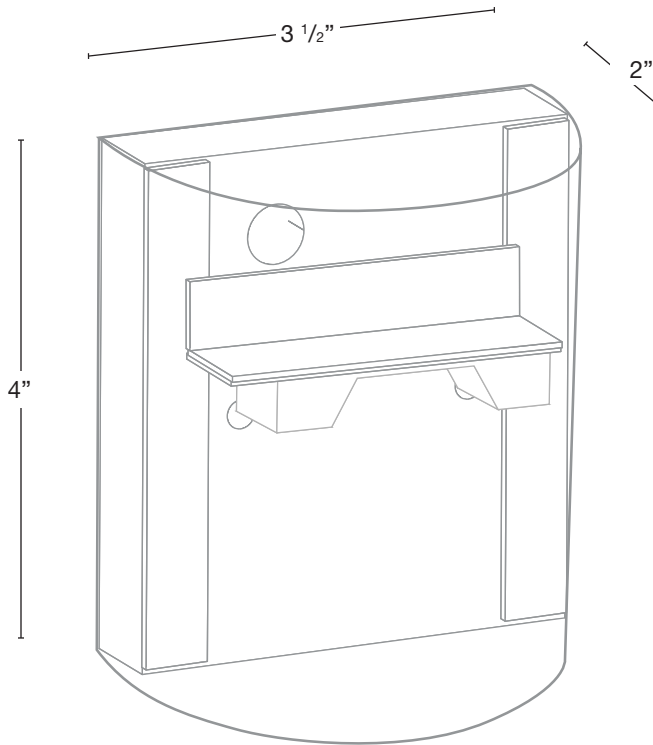

ELECTRICAL

- ☐ 12V   ☐ 120V

Wet Listed

Ordering Example

Customer Approval

Date

SPJ21-03-MBR-2W-27K-12V