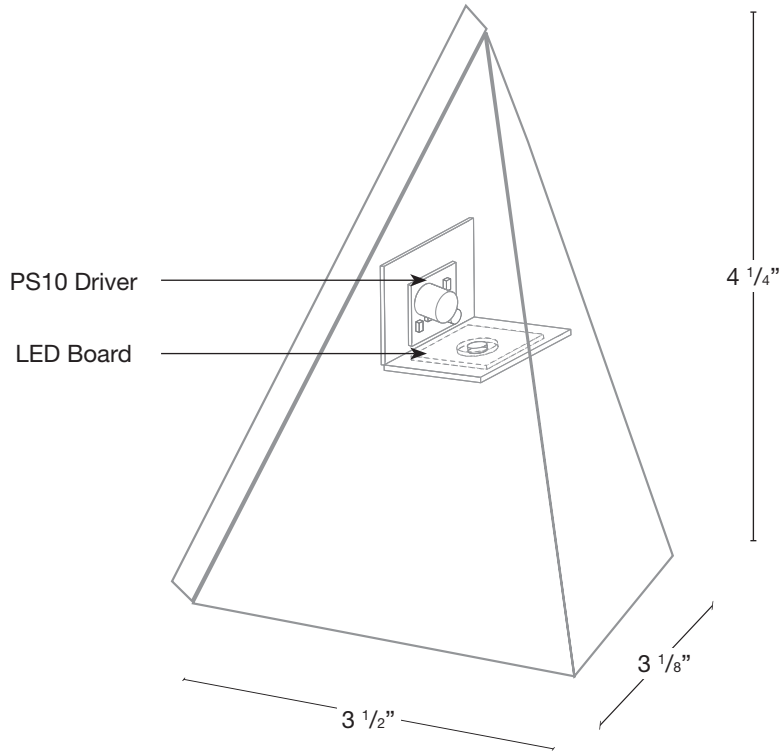

ELECTRICAL

- ☐ 8-15V

Wet Listed

Ordering Example

Customer Approval

Date

SPJ21-02-AG-1.5W-27K-8-15V