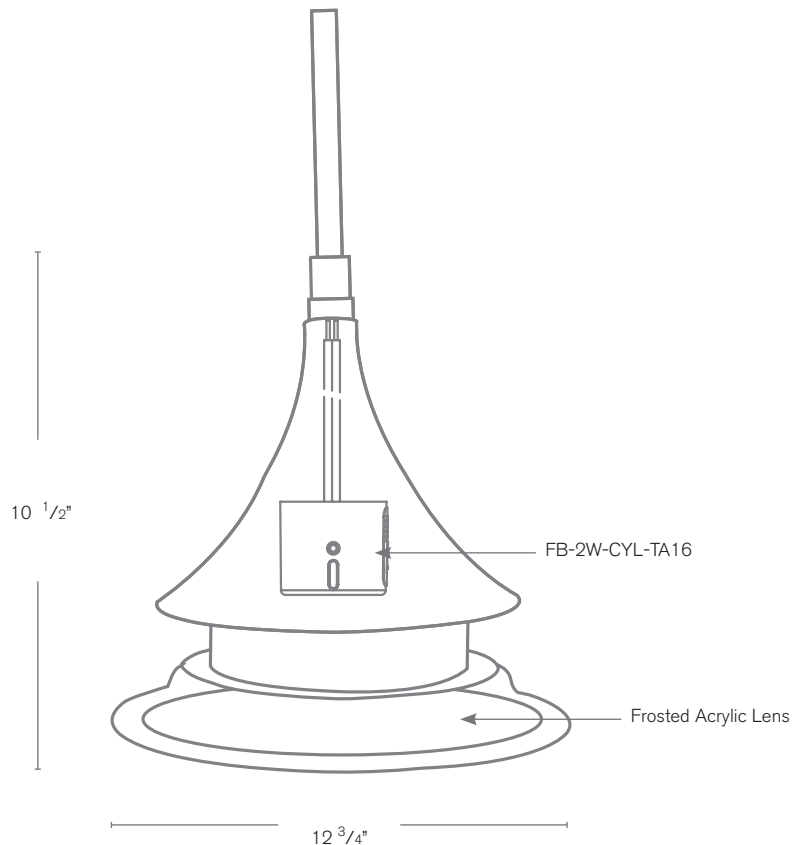

Forever Bright

SPECIFICATION FEATURES

Model: **SPJ18-13B**
Finish: Natural Copper

- Finish:** Our naturally etched finishes will withstand the test of time. All finishes are individually treated insuring consistency. Our meticulous application results in a fixture that truly becomes "a one of a kind".
- Electrical:** Available in 8-15V
- Labels:** ETL Standard Wet Label
C-ETL

Hanging Light

DESCRIPTION

- Model#:** SPJ18-13B
- Material:** Solid Brass
- Electrical:** 8-15V
- Engine:** FB-2W-CYL-TA16
- Lumens:** 150
- Color Temp:** 2700K
- Optic:** Spot, Flood, Wide Flood,
Wide Angle Flood
- LED:** Nichia

Wet Listed

ORDERING INFORMATION

Model#	Finishes	Wattage	Optics	Lumens	Color Temp.	Electrical
SPJ18-13B	NC	2W	FLOOD	150	2700K	8-15V

- V = Verde GM = Gun Metal
- M = Moss B = Black
- AG = Aged Brass R = Rusty
- MBR = Matte Bronze PVDP = PVD Polished
- NC = Natrual Copper PVDS = PVD Satin