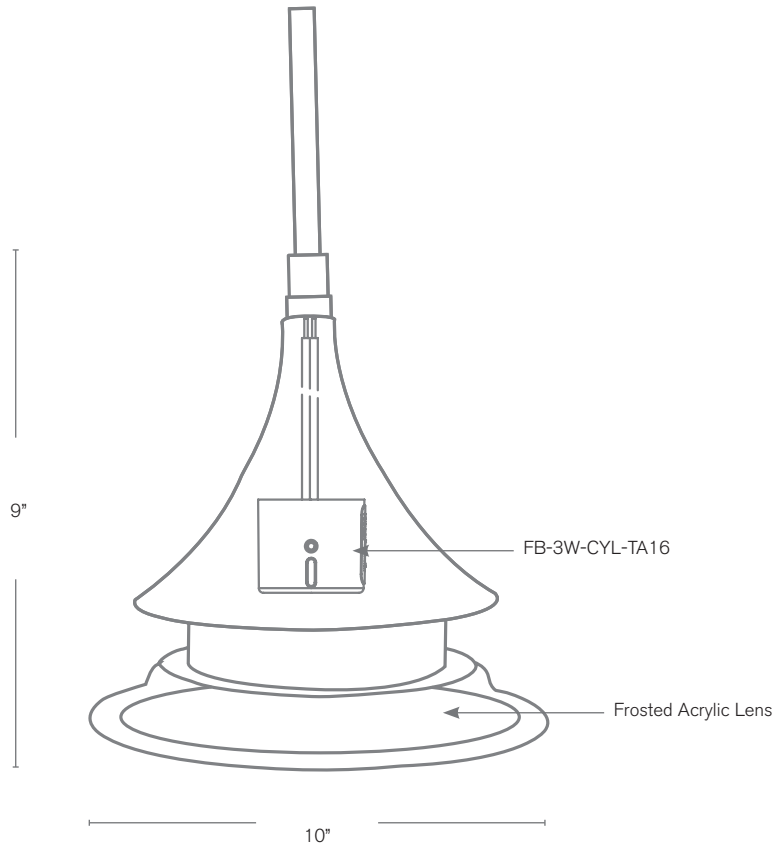

Forever Bright

SPECIFICATION FEATURES

Model: **SPJ18-13A**
Finish: Natural Copper

- Finish:** Our naturally etched finishes will withstand the test of time. All finishes are individually treated insuring consistency. Our meticulous application results in a fixture that truly becomes "a one of a kind".
- Electrical:** Available in 8-15V
- Labels:** ETL Standard Wet Label
C-ETL

Hanging Light

DESCRIPTION

- Model#:** SPJ18-13A
- Material:** Solid Brass
- Electrical:** 8-15V
- Engine:** FB-3W-CYL-TA16
- Lumens:** 200
- Color Temp:** 2700K
- Optic:** Spot, Flood, Wide Flood,
Wide Angle Flood
- LED:** Nichia

Wet Listed

ORDERING INFORMATION

Model#	Finishes	Wattage	Optics	Lumens	Color Temp.	Electrical
SPJ18-13A	NC	3W	FLOOD	200	2700K	8-15V

- V = Verde
- GM = Gun Metal
- M = Moss
- B = Black
- AG = Aged Brass
- R = Rusty
- MBR = Matte Bronze
- PVDP = PVD Polished
- NC = Natural Copper
- PVDS = PVD Satin