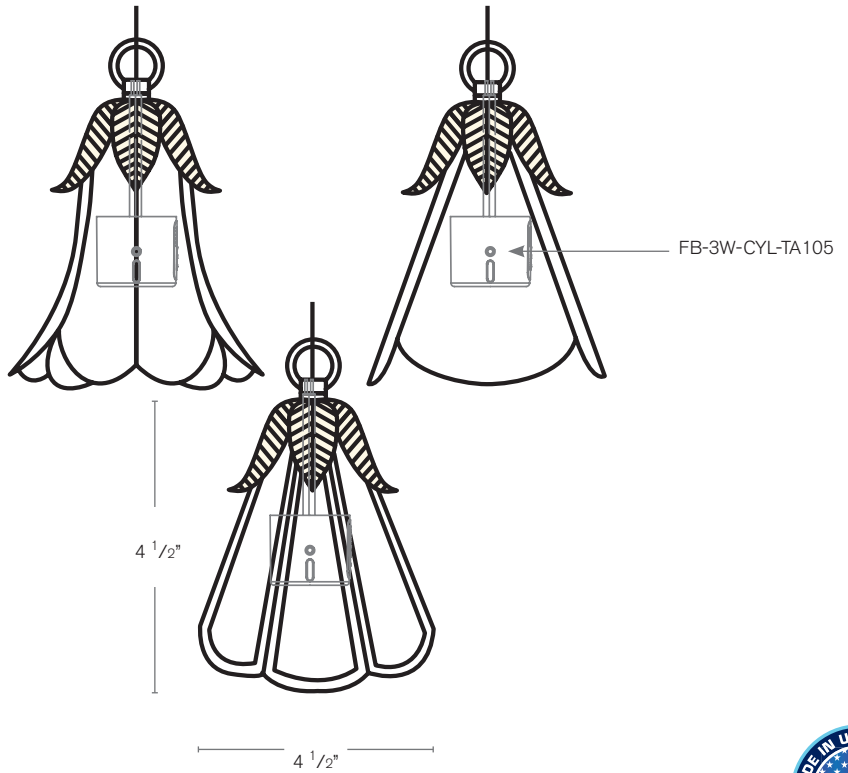

Forever Bright

SPECIFICATION FEATURES

- Model: **SPJ18-06**
Finish: Verde / Upper Left
- Model: **SPJ18-07**
Finish: Bronze / Honey Iridescent
- Model: **SPJ18-08**
Finish: Verde / Upper Right

- Finish:** Our naturally etched finishes will withstand the test of time. All finishes are individually treated insuring consistency. Our meticulous application results in a fixture that truly becomes "a one of a kind".
- Electrical:** Available in 8-15V
- Labels:** ETL Standard Wet Label
C-ETL

Hanging Light

DESCRIPTION

- Model#:** SPJ18-06 (upper left)
- Model#:** SPJ18-07 (center)
- Model#:** SPJ18-08 (upper right)
- Material:** Solid Brass
- Electrical:** 8-15V
- Engine:** FB-3W-CYL-TA105
- Lumens:** 105
- Color Temp:** 2700K
- Optic:** Spot, Flood, Wide Flood, Wide Angle Flood
- LED:** Nichia

Wet Listed

ORDERING INFORMATION

Model#	Finishes	Wattage	Optics	Lumens	Color Temp.	Electrical
SPJ18-06	V	3W	FLOOD	105	2700K	8-15V

- | | | | | | | |
|--------------------|---------------------|----|------------------|-----|-------|-------|
| V = Verde | GM = Gun Metal | 3W | Spot | 105 | 2700K | 8-15V |
| M = Moss | B = Black | | Flood | | 4000K | |
| AG = Aged Brass | R = Rusty | | Wide Flood | | 6500K | |
| MBR = Matte Bronze | PVDP = PVD Polished | | Wide Angle Flood | | | |
| SB = Satin Brass | PVDS = PVD Satin | | | | | |