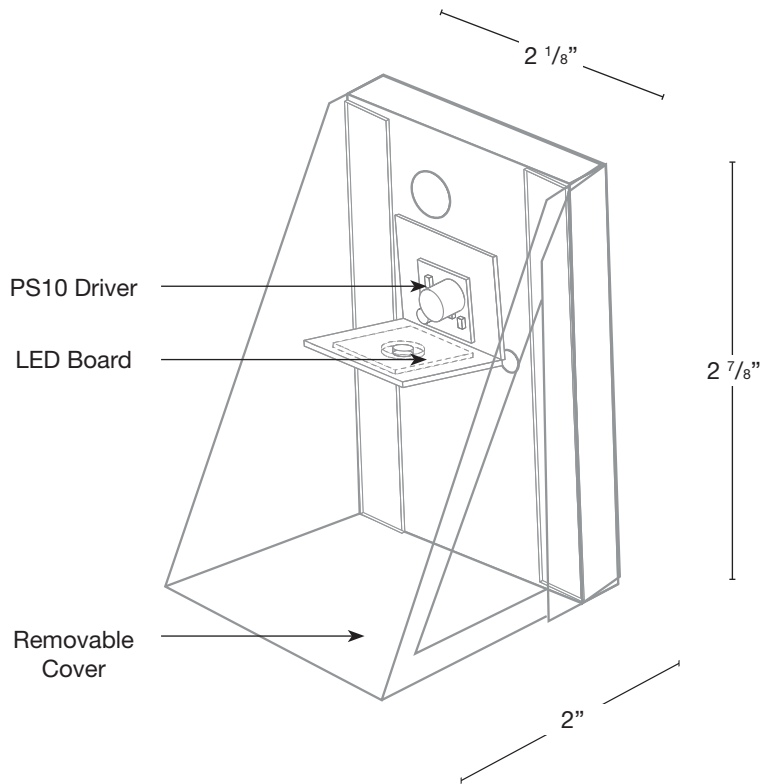

ELECTRICAL

- ☐ 8-15V

Wet Listed

Ordering Example

Customer Approval

Date

SPJ18-05-RC-1.5W-27K-8-15V