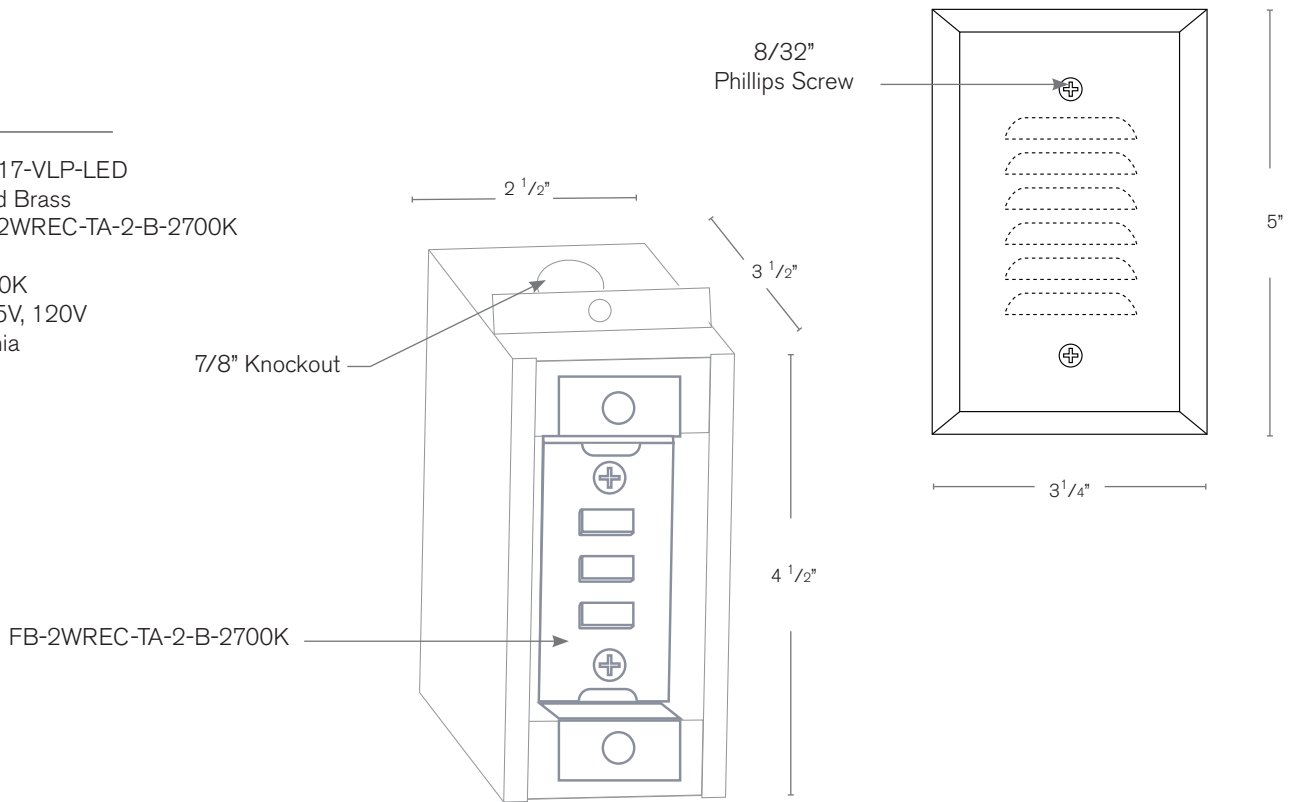

## SPECIFICATION FEATURES

Model: **SPJ17-VLP-LED**  
Finish: Rusty

**Finish:** Our naturally etched finishes will withstand the test of time. All finishes are individually treated insuring consistency. Our meticulous application results in a fixture that truly becomes "a one of a kind".

**Electrical:** Available in 9-15v or 120V

**Labels:** ETL Standard Wet Label  
C-ETL

#### DESCRIPTION

- Model#:** SPJ17-VLP-LED
- Material:** Solid Brass
- Engine:** FB-2WREC-TA-2-B-2700K
- Lumens:** 125
- Color Temp:** 2700K
- Electrical:** 9-15V, 120V
- LED:** Nichia

Wet Listed