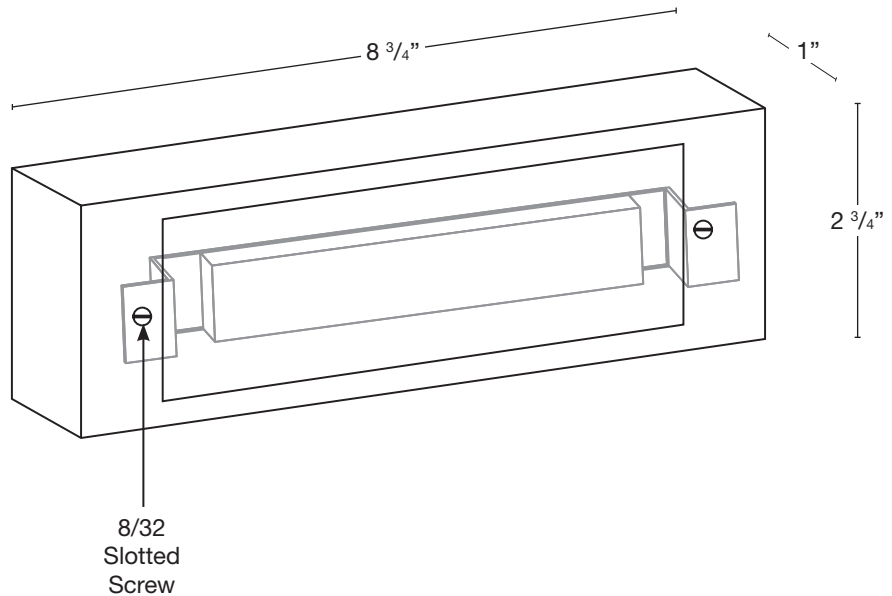

ELECTRICAL

- ☐ 9-15V
- ☐ 120V

Wet Listed

Ordering Example

Customer Approval

Date

SPJ17-07-M-3W-27K-9-15V