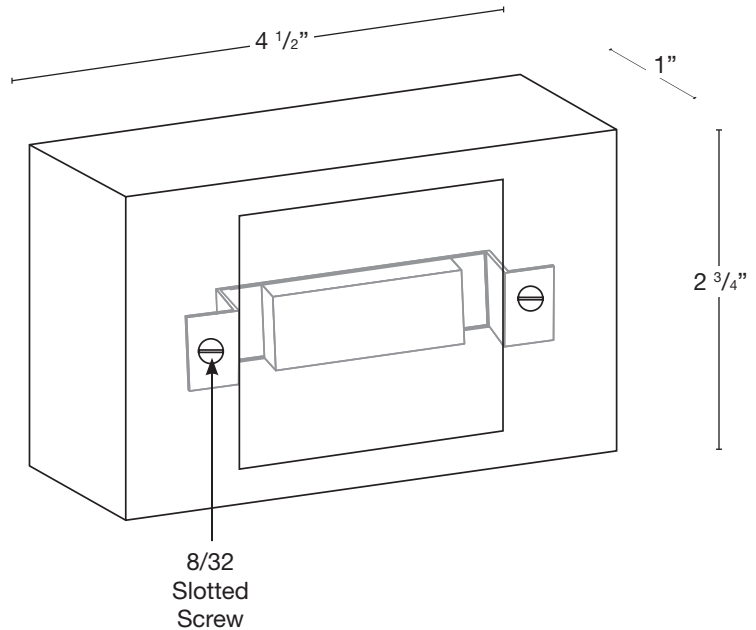

ELECTRICAL

- ☐ 9-15V   ☐ 120V

Wet Listed

Ordering Example

Customer Approval

Date

SPJ17-05-MBR-2W-27K-9-15V