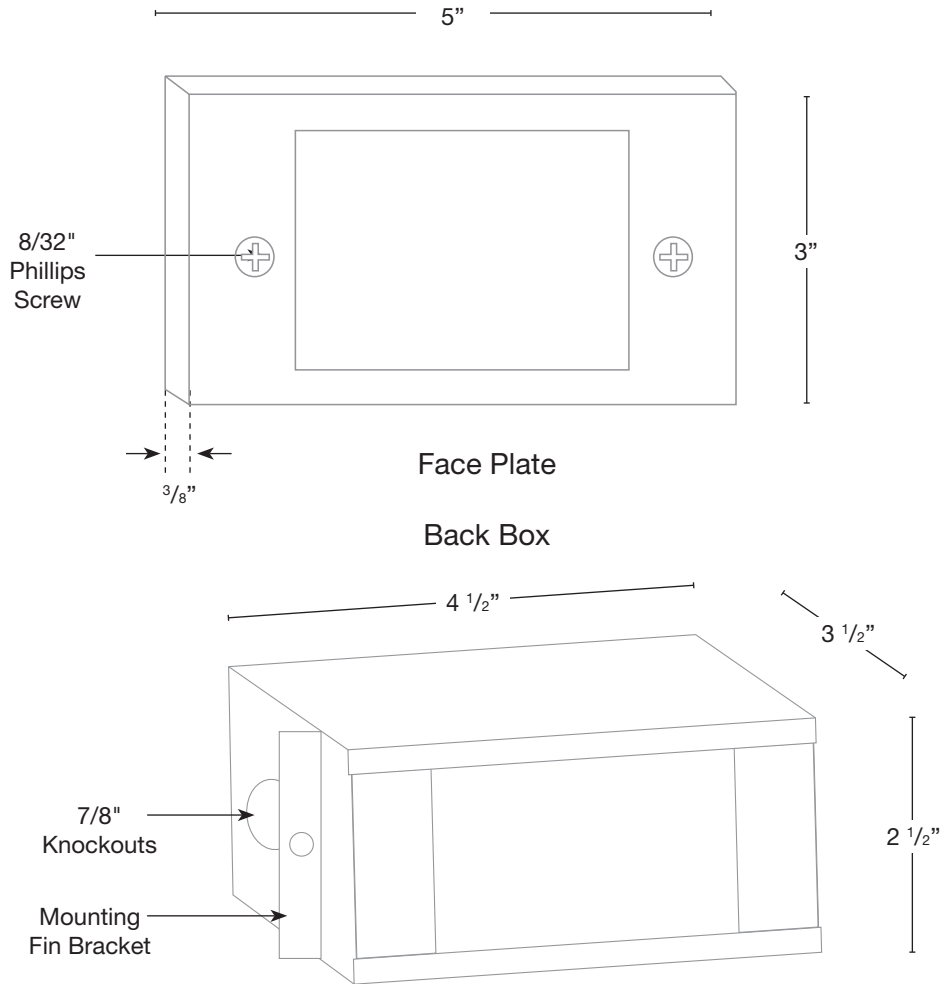

ELECTRICAL

- ☐ 12V   ☐ 120V

Wet Listed

Ordering Example

Customer Approval

Date

SPJ17-01-PVDS-2W-27K-12V