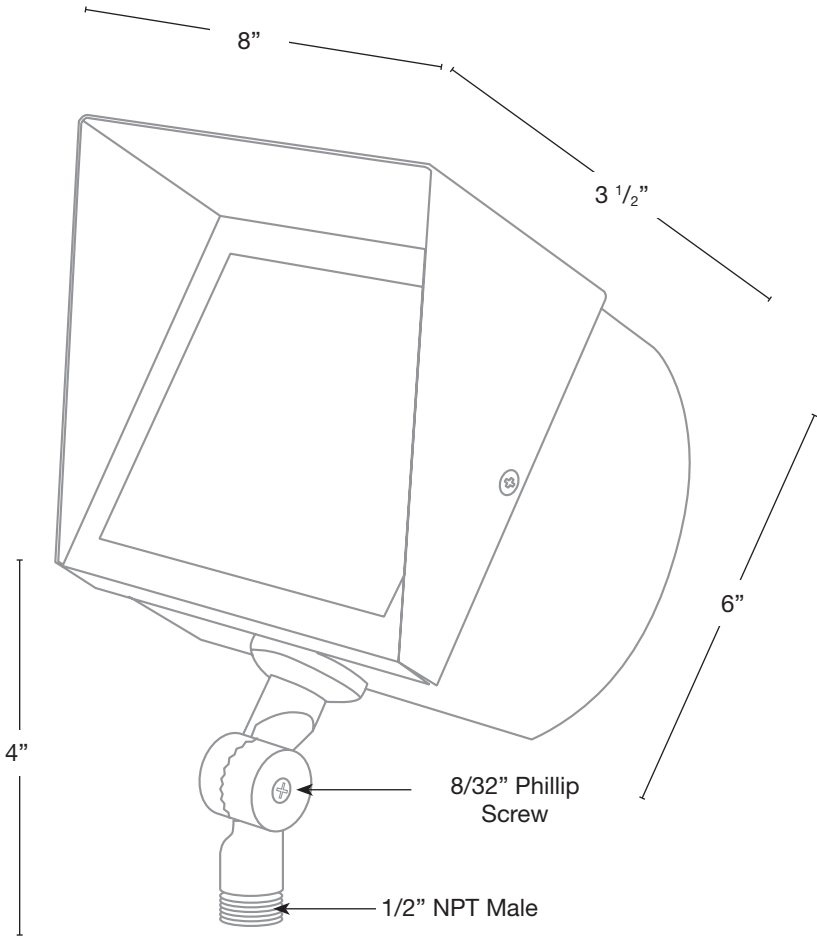

ELECTRICAL

- ☐ 120V

Wet Listed

Ordering Example

Customer Approval

Date

SPJ1600-7N-MBR-20W-27K-120V