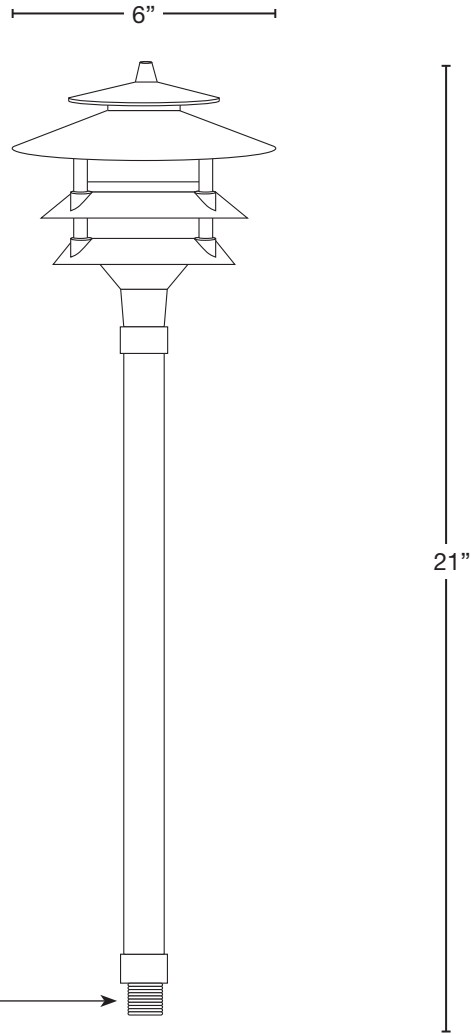

ELECTRICAL

- ☐ 12V
- ☐ 120V

Wet Listed

Ordering Example

Customer Approval

Date

SPJ126-1A-MBR-2W-27K-12V