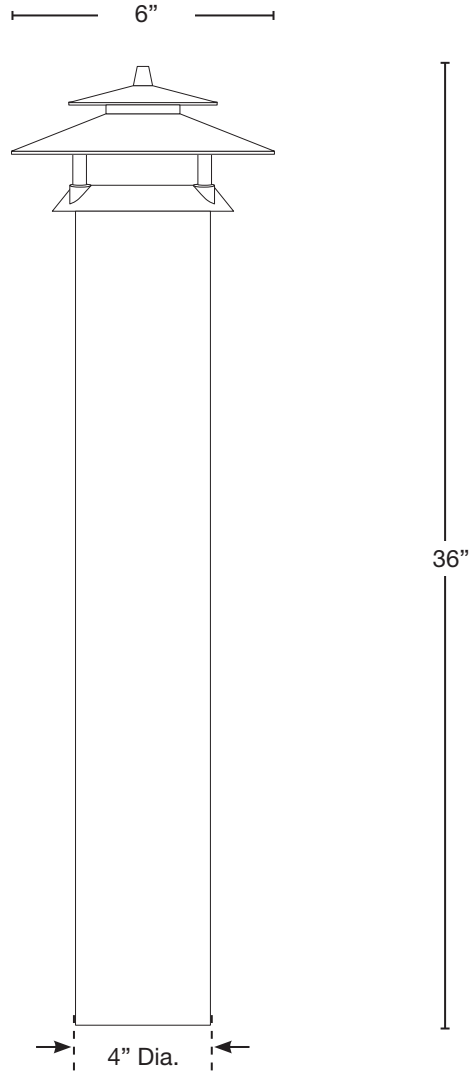

MODEL: **SPJ126-1-4**
 MATERIAL: **Solid Brass**
 FINISH: **Matte Bronze**
 ELECTRICAL: **12V, 120V-277V**
 WATTAGE: **6W**
 ENGINE: **FB-TAB-6W**
 LUMENS: **300**
 MOUNTING: **Direct Burial/
Anchor Mounted**

MOUNTING OPTION

- Anchor bolted-DM6R
- Direct Burial-DB

BRASS POST DIAMETER

- 3" Diameter
- 4" Diameter

Deck Mount & Base Cover

6"

SPJ-DM6R (SHOWN)
SPJ-DM8R 8"
DECK MOUNT

6 1/8"

SPJ-DMC-6R (SHOWN)
SPJ-DMC-8R 8 1/8"
DECK COVER
COVER

Wet Listed

Ordering Example

Customer Approval

Date

SPJ126-1-4-MBR-6W-27K-12V-DB-4"