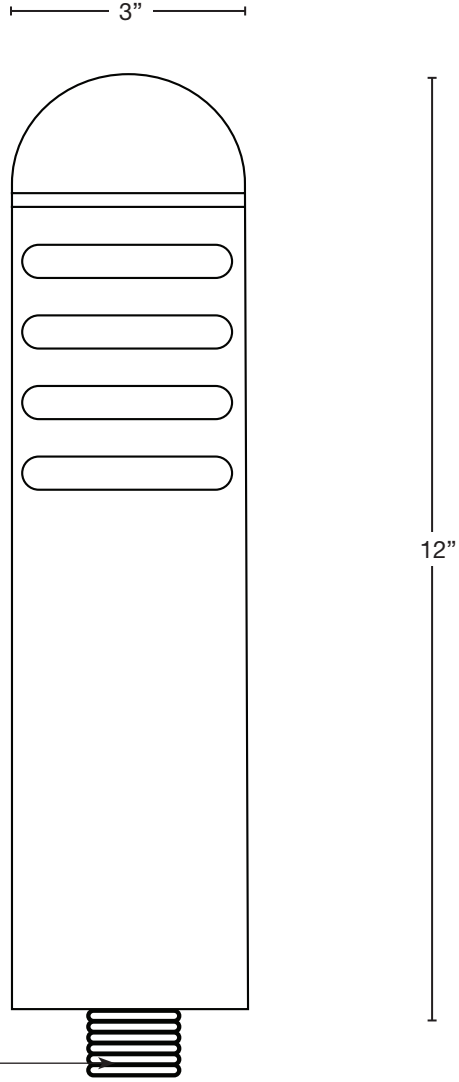

ELECTRICAL

- ☐ 12V
- ☐ 120V

Wet Listed

Ordering Example

Customer Approval

Date

SPJ12-06-AG-2W-27K-12V