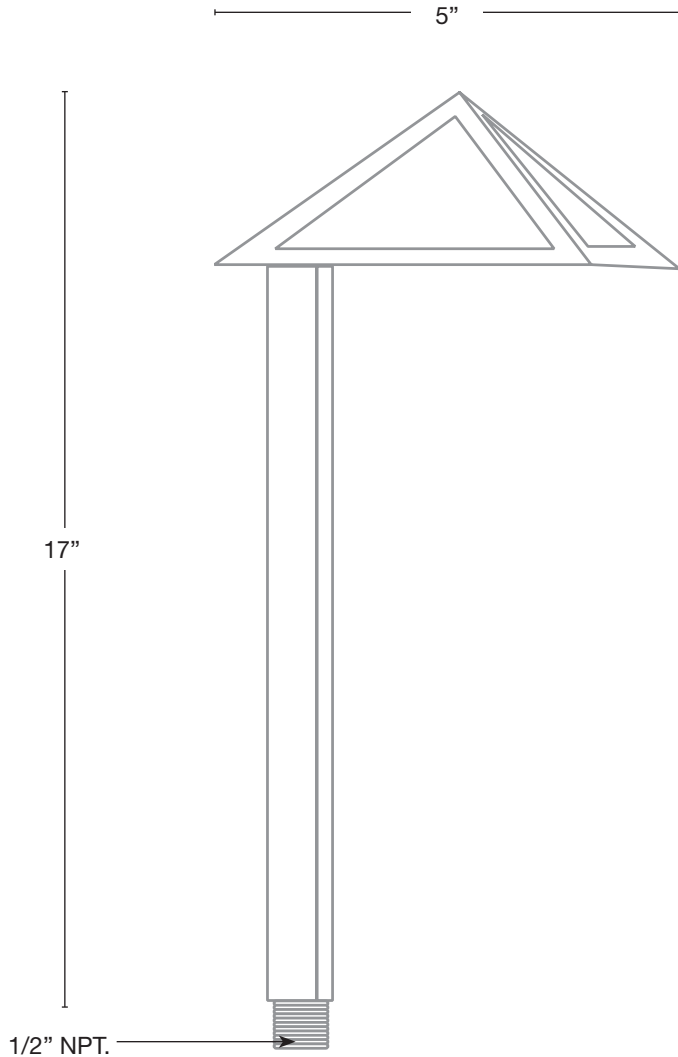

ELECTRICAL

- ☐ 12V
- ☐ 120V

Wet Listed

Ordering Example

Customer Approval

Date

SPJ11-03-V-2W-27K-12V