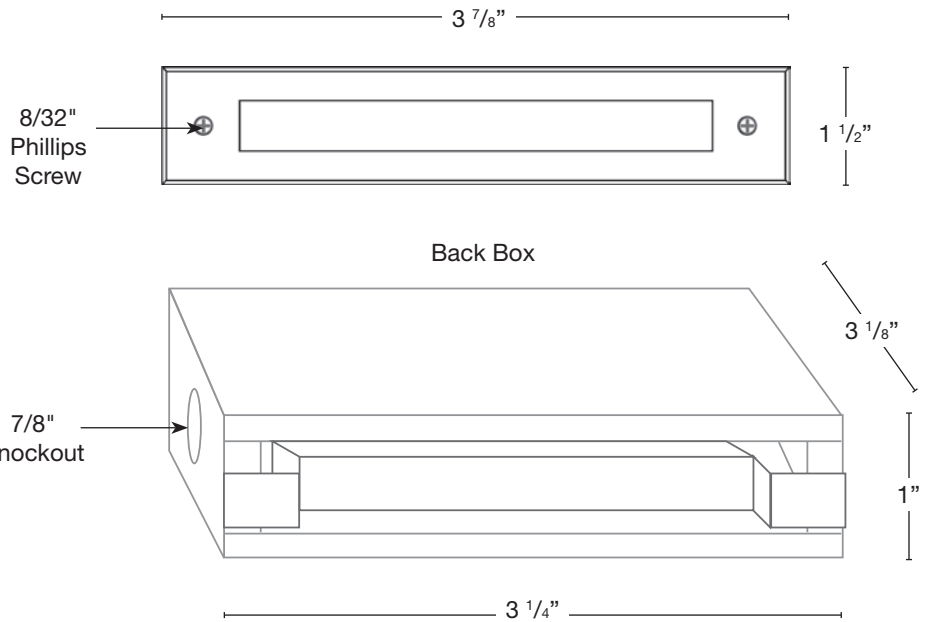

ELECTRICAL

- ☐ 12V
- ☐ 120V

Wet Listed

Ordering Example

Customer Approval

Date

SPJ104-RL-PVDS-2W-27K-12V