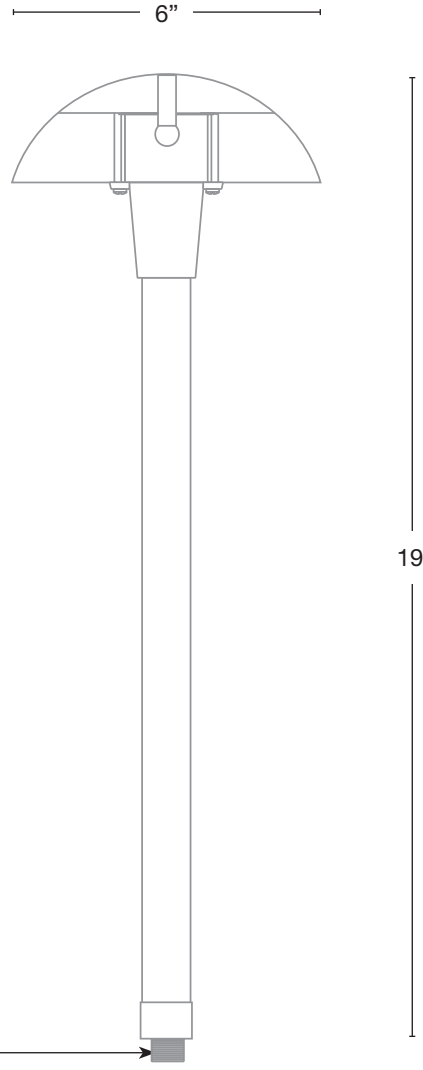

ELECTRICAL

- ☐ 8-15V

Wet Listed

Ordering Example

Customer Approval

Date

SPJ09-05-PVDS-3W-27K-8-15V