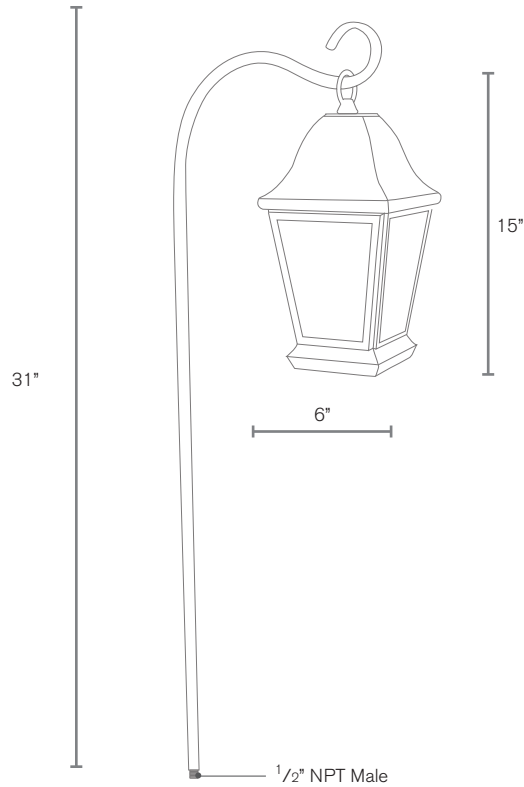

Model#

SPJ05-09

SPJ05-09

Finishes

MBR

- V = Verde
- M = Moss
- AG = Aged Brass
- MBR = Matte Bronze
- SB = Satin Brass
- GM = Gun Metal
- BR = Bronze
- R = Rusty
- PVDP = PVD Polished
- PVDS = PVD Satin
- NC = Natural Copper
- RC = Raw Copper

Lumens

125

125 - 1000

2700K

Color Temp.

2700K

8-15V
120V
277V

Electrical

8-15V