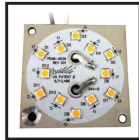

FB-MP1000
120V
10W
1000 LUMENS
WARM DIMMING