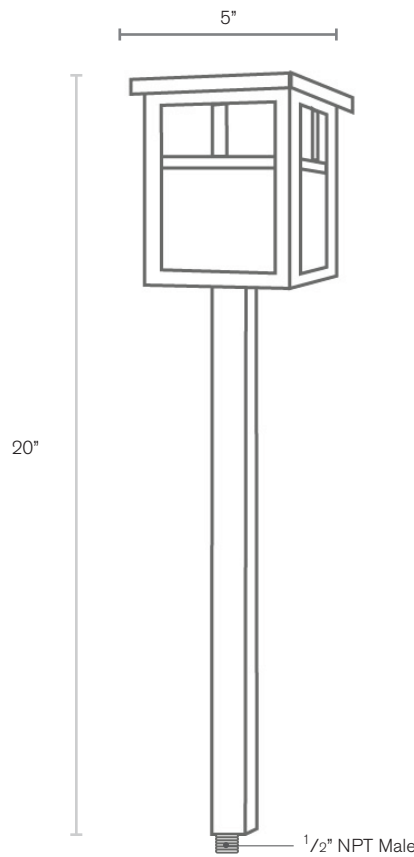

Model#

SPJ05-02

SPJ05-02

Finishes

V

- V = Verde
- M = Moss
- AG = Aged Brass
- MBR = Matte Bronze
- SB = Satin Brass
- GM = Gun Metal
- BR = Bronze
- R = Rusty
- PVDP = PVD Polished
- PVDS = PVD Satin
- NC = Natural Copper
- RC = Raw Copper

Lumens

125

125 - 1000

Color Temp.

2700K

2700K

Electrical

8-15V

8-15V
120V
277V