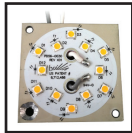

Electrical: Available in 8v-15v, 120v & 277v

Labels: ETL Standard Wet Label
C-ETL

Garden Light

DESCRIPTION

- Model#:** SPJ04-05
- Material:** Solid Brass
- Finish:** Specify
- Glass:** Specify
- Electrical:** 8-15V , 120V
- LED:** 2W - 10W
- Color Temp:** 2700K
- Lumen Range:** 125 -1000
- Mounting:** 1/2" NPT.
Perma Post SPJ19-03 recommended

Unlimited LED Lumen Packages & Color Temperatures Available!

SPJ-2W-CB-C
2W
12V or 120V

FB-MP1000
120V
10W
1000 LUMENS
WARM DIMMING

Model#

SPJ04-05

SPJ04-05

Finishes

V