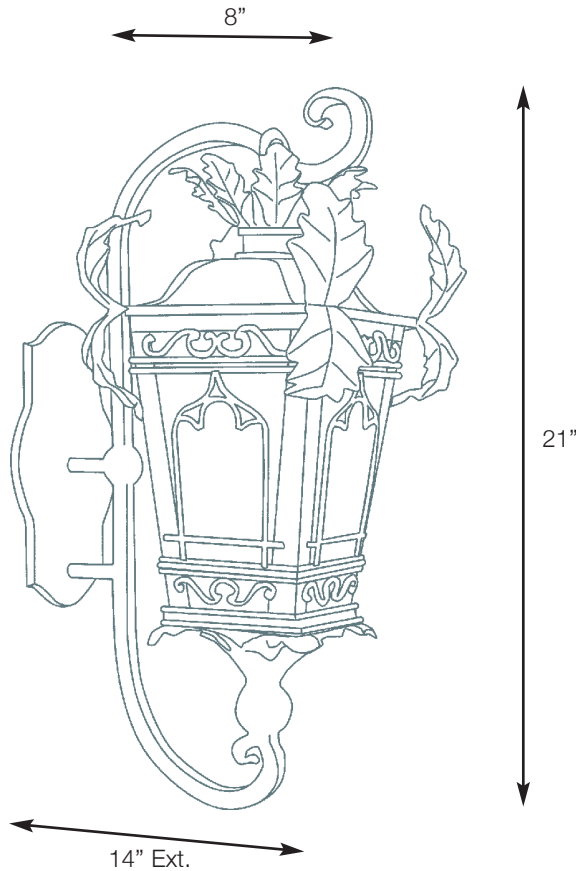

# SPJ-WS3000

Scroll Mount

*Unlimited LED Lumen Packages & Color Temperatures Available!*

SPJ-2W-CB-C  
2W  
12V or 120V

FB-MP1000  
120V  
10W  
1000 LUMENS  
WARM DIMMING

<b>MODEL:</b>	SPJ-WS3000
<b>MATERIAL :</b>	Steel
<b>FINISH :</b>	Specify
<b>ELECTRICAL :</b>	120v
<b>SOCKET :</b>	(3) Light Candelabra
<b>LAMP :</b>	Specify
<b>FLUORESCENT OPTIONS :</b>	PL-13W, PLT-26W, PLT-32W, PLT-42W
<b>MOUNTING :</b>	Scroll Mount

DRAWN BY: MMC

BASE DESIGN: SPJ

DATE: 01-10-10