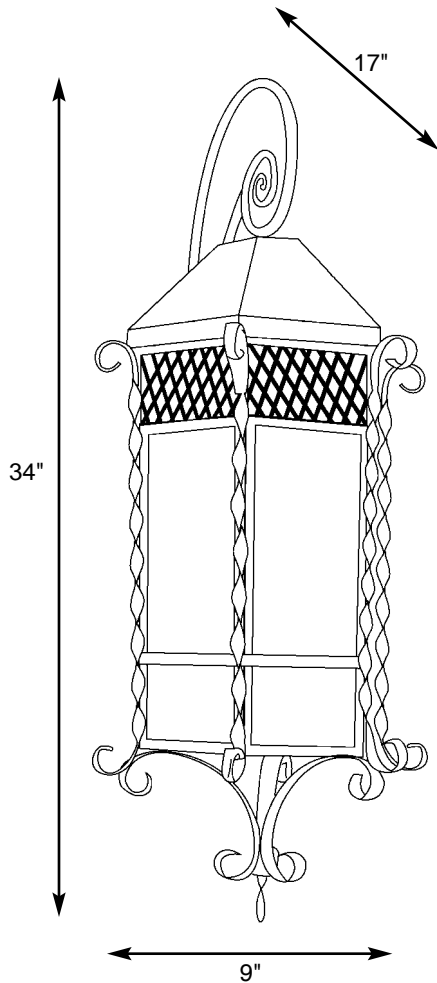

**SPJ-WS1200**

**MODEL:** SPJ-WS-1200  
**MOUNTING :** Scroll Mount  
**SOCKET:** (3) Light Candelabra  
**ELECTRICAL :** 120V

*Unlimited LED Lumen  
 Packages & Color  
 Temperatures Available!*

SPJ-2W-CB-C  
 2W  
 12V or 120V