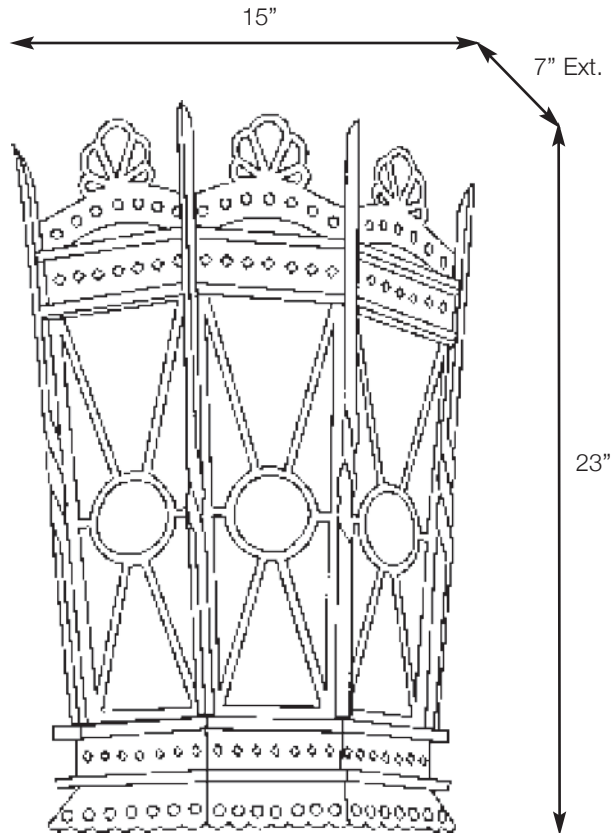

# SPJ-WM7500-9

Wall Mount

*Unlimited LED Lumen Packages & Color Temperatures Available!*

SPJ-2W-CB-C  
2W  
12V or 120V

FB-MP1000  
120V  
10W  
1000 LUMENS  
WARM DIMMING

**MODEL:** SPJ-WM7500-9  
**MATERIAL :** Steel  
**FINISH :** Specify  
**ELECTRICAL :** 120v  
**SOCKET :** (2) Light Candelabra  
**FLUORESCENT OPTIONS :** PL-13W, PLT-26W, PLT-32W, PLT-42W  
**MOUNTING :** 1/2 Flush Mount