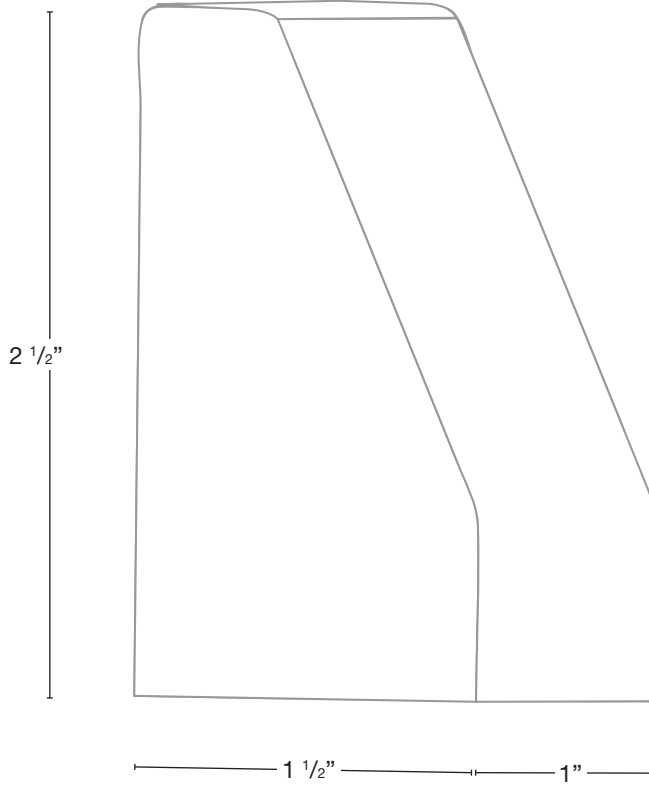

ELECTRICAL

- ☐ 8-15V

Wet Listed

Ordering Example

Customer Approval

Date

SPJ-SML-PVDS-1.5W-27K-9-15V