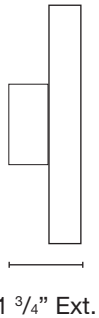

SIDE VIEW

Wet Listed

Ordering Example	Customer Approval	Date
PORTOLA-SM4-MBR-4W-12V