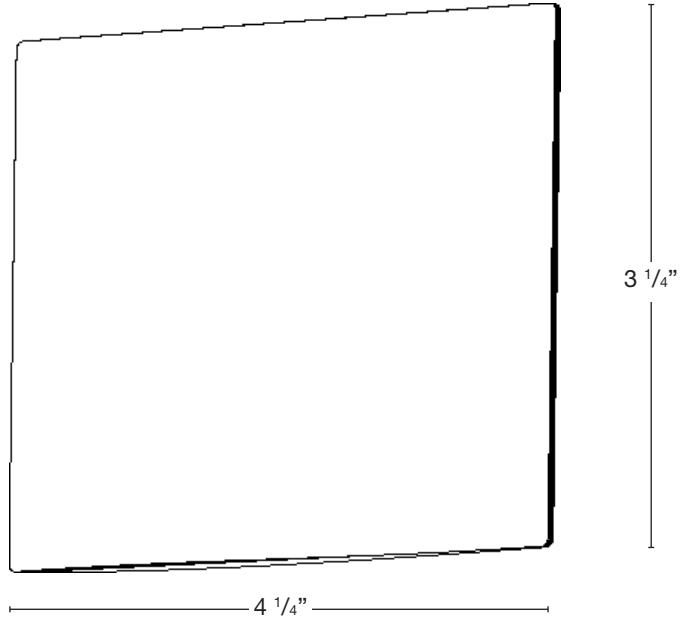

ELECTRICAL

☐ 12V	☐ 120V

SIDE VIEW

Wet Listed

Ordering Example	Customer Approval	Date
PORTOLA-SM4-MBR-4W-12V