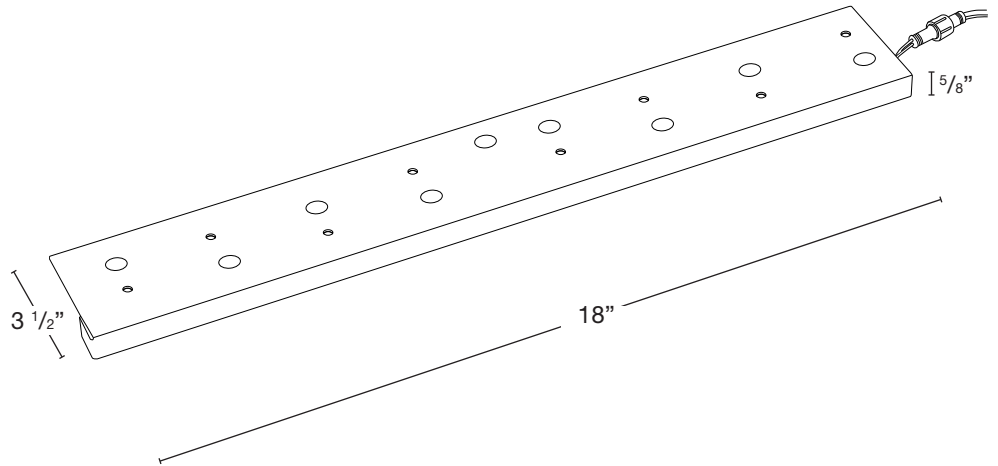

ELECTRICAL

- ☐ 12V   ☐ 120V

Wet Listed

Ordering Example

Customer Approval

Date

SPJ-SC-18-MBR-3W-27K-12V