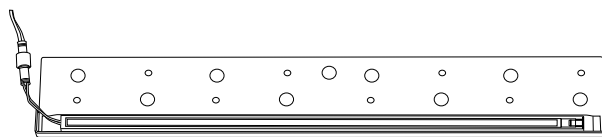

ELECTRICAL

- ☐ 12V   ☐ 120V

Wet Listed

Ordering Example

Customer Approval

Date

SPJ-SC-18-MBR-3W-27K-12V