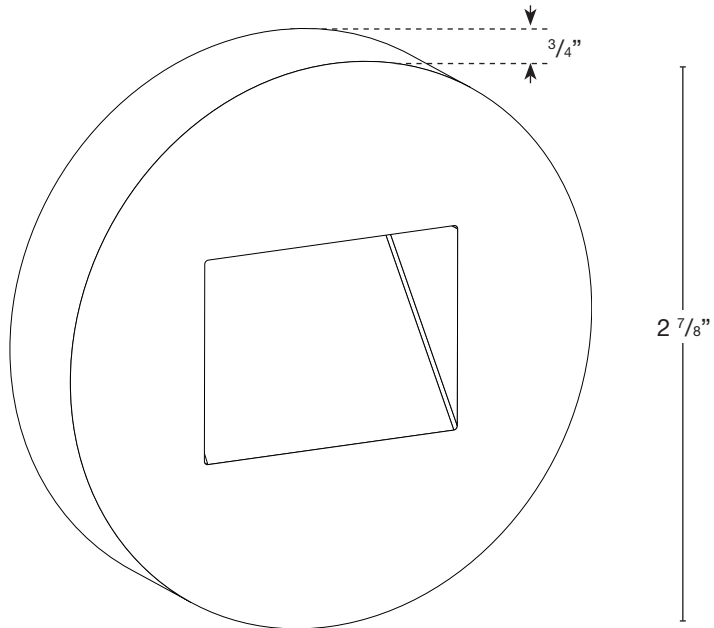

ELECTRICAL

- ☐ 12V   ☐ 120V

Wet Listed

Ordering Example

Customer Approval

Date

SPJ-RSM-2-RC-2W-27K-12V